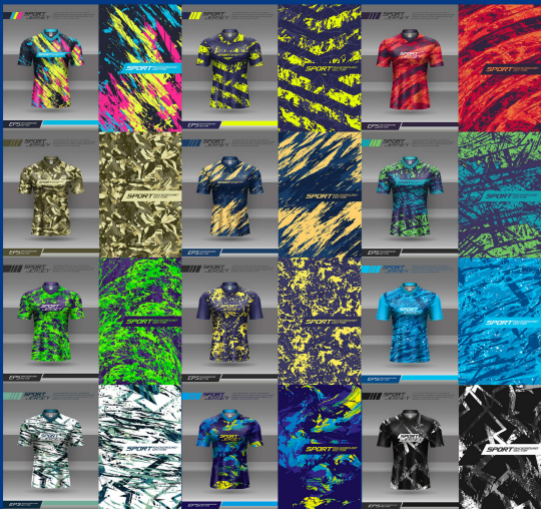

- ✓ Minimum Order Quantity (MOQ) = 10- 50 Pcs
- ✓ Sublimation, Custom Embroidery, Printing, Tags, Labels
- ✓ Worldwide shipping Direct and via DHL, FedEx

Select the design do you want and
Request A Quote!

NOTE: THIS ARTWORK IS FOR DESIGN REFERENCE ONLY, COLOUR ACHIEVED FOR PRINTOUT OR PDF ARE NOT A TRUE REPRESENTATION OF COLOUR, ALWAYS REFER TO ACTUAL PANTONE REFERENCE WHEN MATCHING COLOURS.