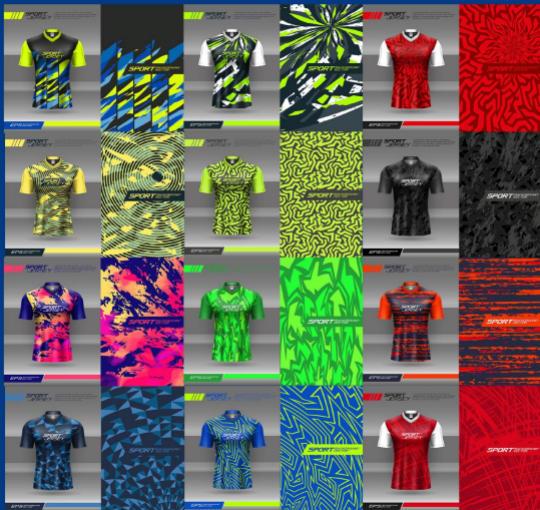

- ✓ Minimum Order Quantity (MOQ) = 10- 50 Pcs
- ✓ Sublimation, Custom Embroidery, Printing, Tags, Labels
- ✓ Worldwide shipping Direct and via DHL, FedEx

Select the design do you want and  
Request A Quote!