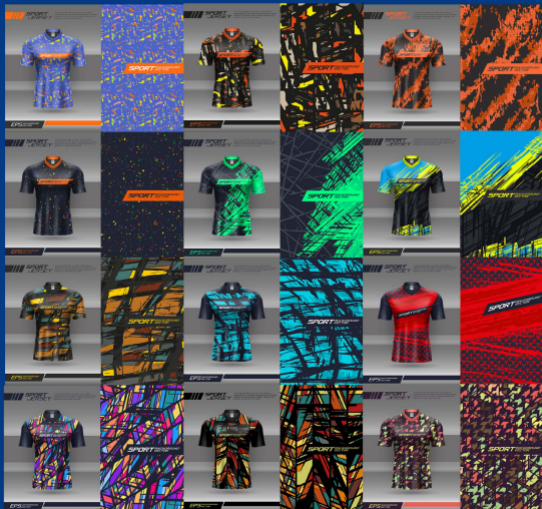

- ✓ Minimum Order Quantity (MOQ) = 10 - 50 Pcs
- ✓ Sublimation, Custom Embroidery, Printing, Tags, Labels
- ✓ Worldwide shipping Direct and via DHL, FedEx

Select the design do you want and
Request A Quote!

NOTE: THIS ARTWORK IS FOR DESIGN REFERENCE ONLY, COLOUR ACHIEVED FOR PRINTOUT OR PDF ARE NOT A TRUE REPRESENTATION OF COLOUR, ALWAYS REFER TO ACTUAL PANTONE REFERENCE WHEN MATCHING COLOURS.