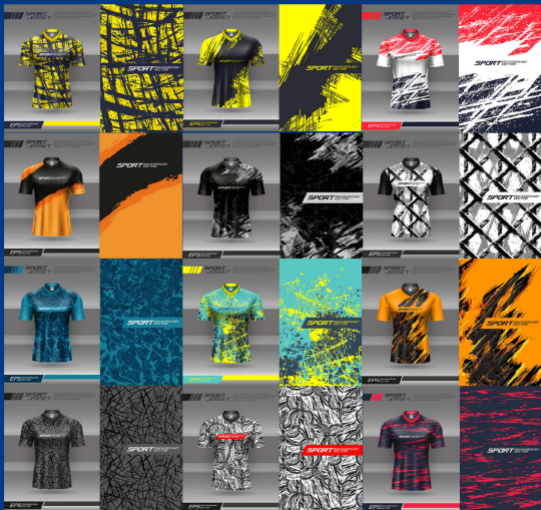

- ✓ Minimum Order Quantity (MOQ) = 10 - 50 Pcs
- ✓ Sublimation, Custom Embroidery, Printing, Tags, Labels
- ✓ Worldwide shipping Direct and via DHL, FedEx

Select the design do you want and
Request A Quote!

NOTE: THIS ARTWORK IS FOR DESIGN REFERENCE ONLY, COLOUR ACHIEVED FOR PRINTOUT OR PDF ARE NOT A TRUE REPRESENTATION OF COLOUR, ALWAYS REFER TO ACTUAL PANTONE REFERENCE WHEN MATCHING COLOURS.