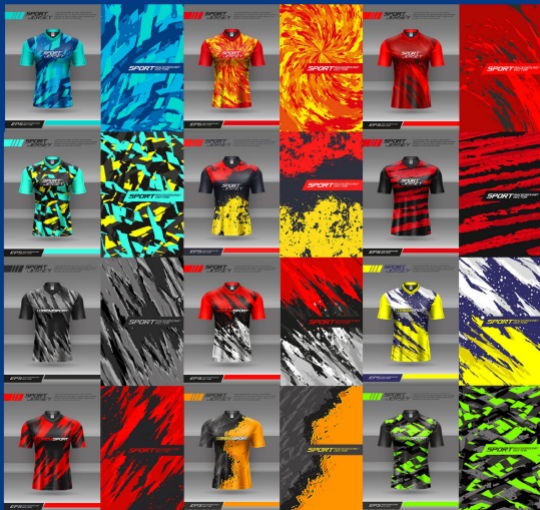

- ✓ Minimum Order Quantity (MOQ) = 10- 50 Pcs
- ✓ Sublimation, Custom Embroidery, Printing, Tags, Labels
- ✓ Worldwide shipping Direct and via DHL, FedEx

Select the design do you want and
Request A Quote!

NOTE: THIS ARTWORK IS FOR DESIGN REFERENCE ONLY, COLOUR ACHIEVED FOR PRINTOUT OR PDF ARE NOT A TRUE REPRESENTATION OF COLOUR, ALWAYS REFER TO ACTUAL PANTONE REFERENCE WHEN MATCHING COLOURS.