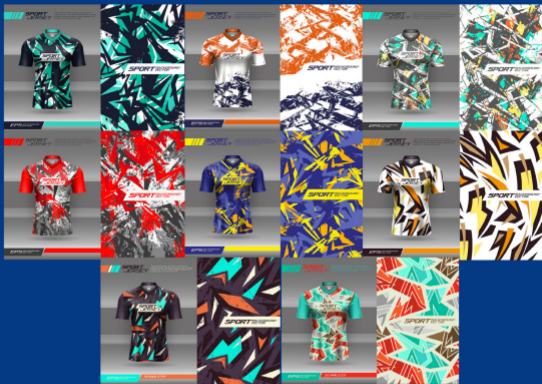

- ✓ Minimum Order Quantity (MOQ) = 10- 50 Pcs
- ✓ Sublimation, Custom Embroidery, Printing, Tags, Labels
- ✓ Worldwide shipping Direct and via DHL, FedEx

Select the design do you want and
Request A Quote!

NOTE: THIS ARTWORK IS FOR DESIGN REFERENCE ONLY, COLOUR ACHIEVED FOR PRINTOUT OR PDF ARE NOT A TRUE REPRESENTATION OF COLOUR, ALWAYS REFER TO ACTUAL PANTONE REFERENCE WHEN MATCHING COLOURS.