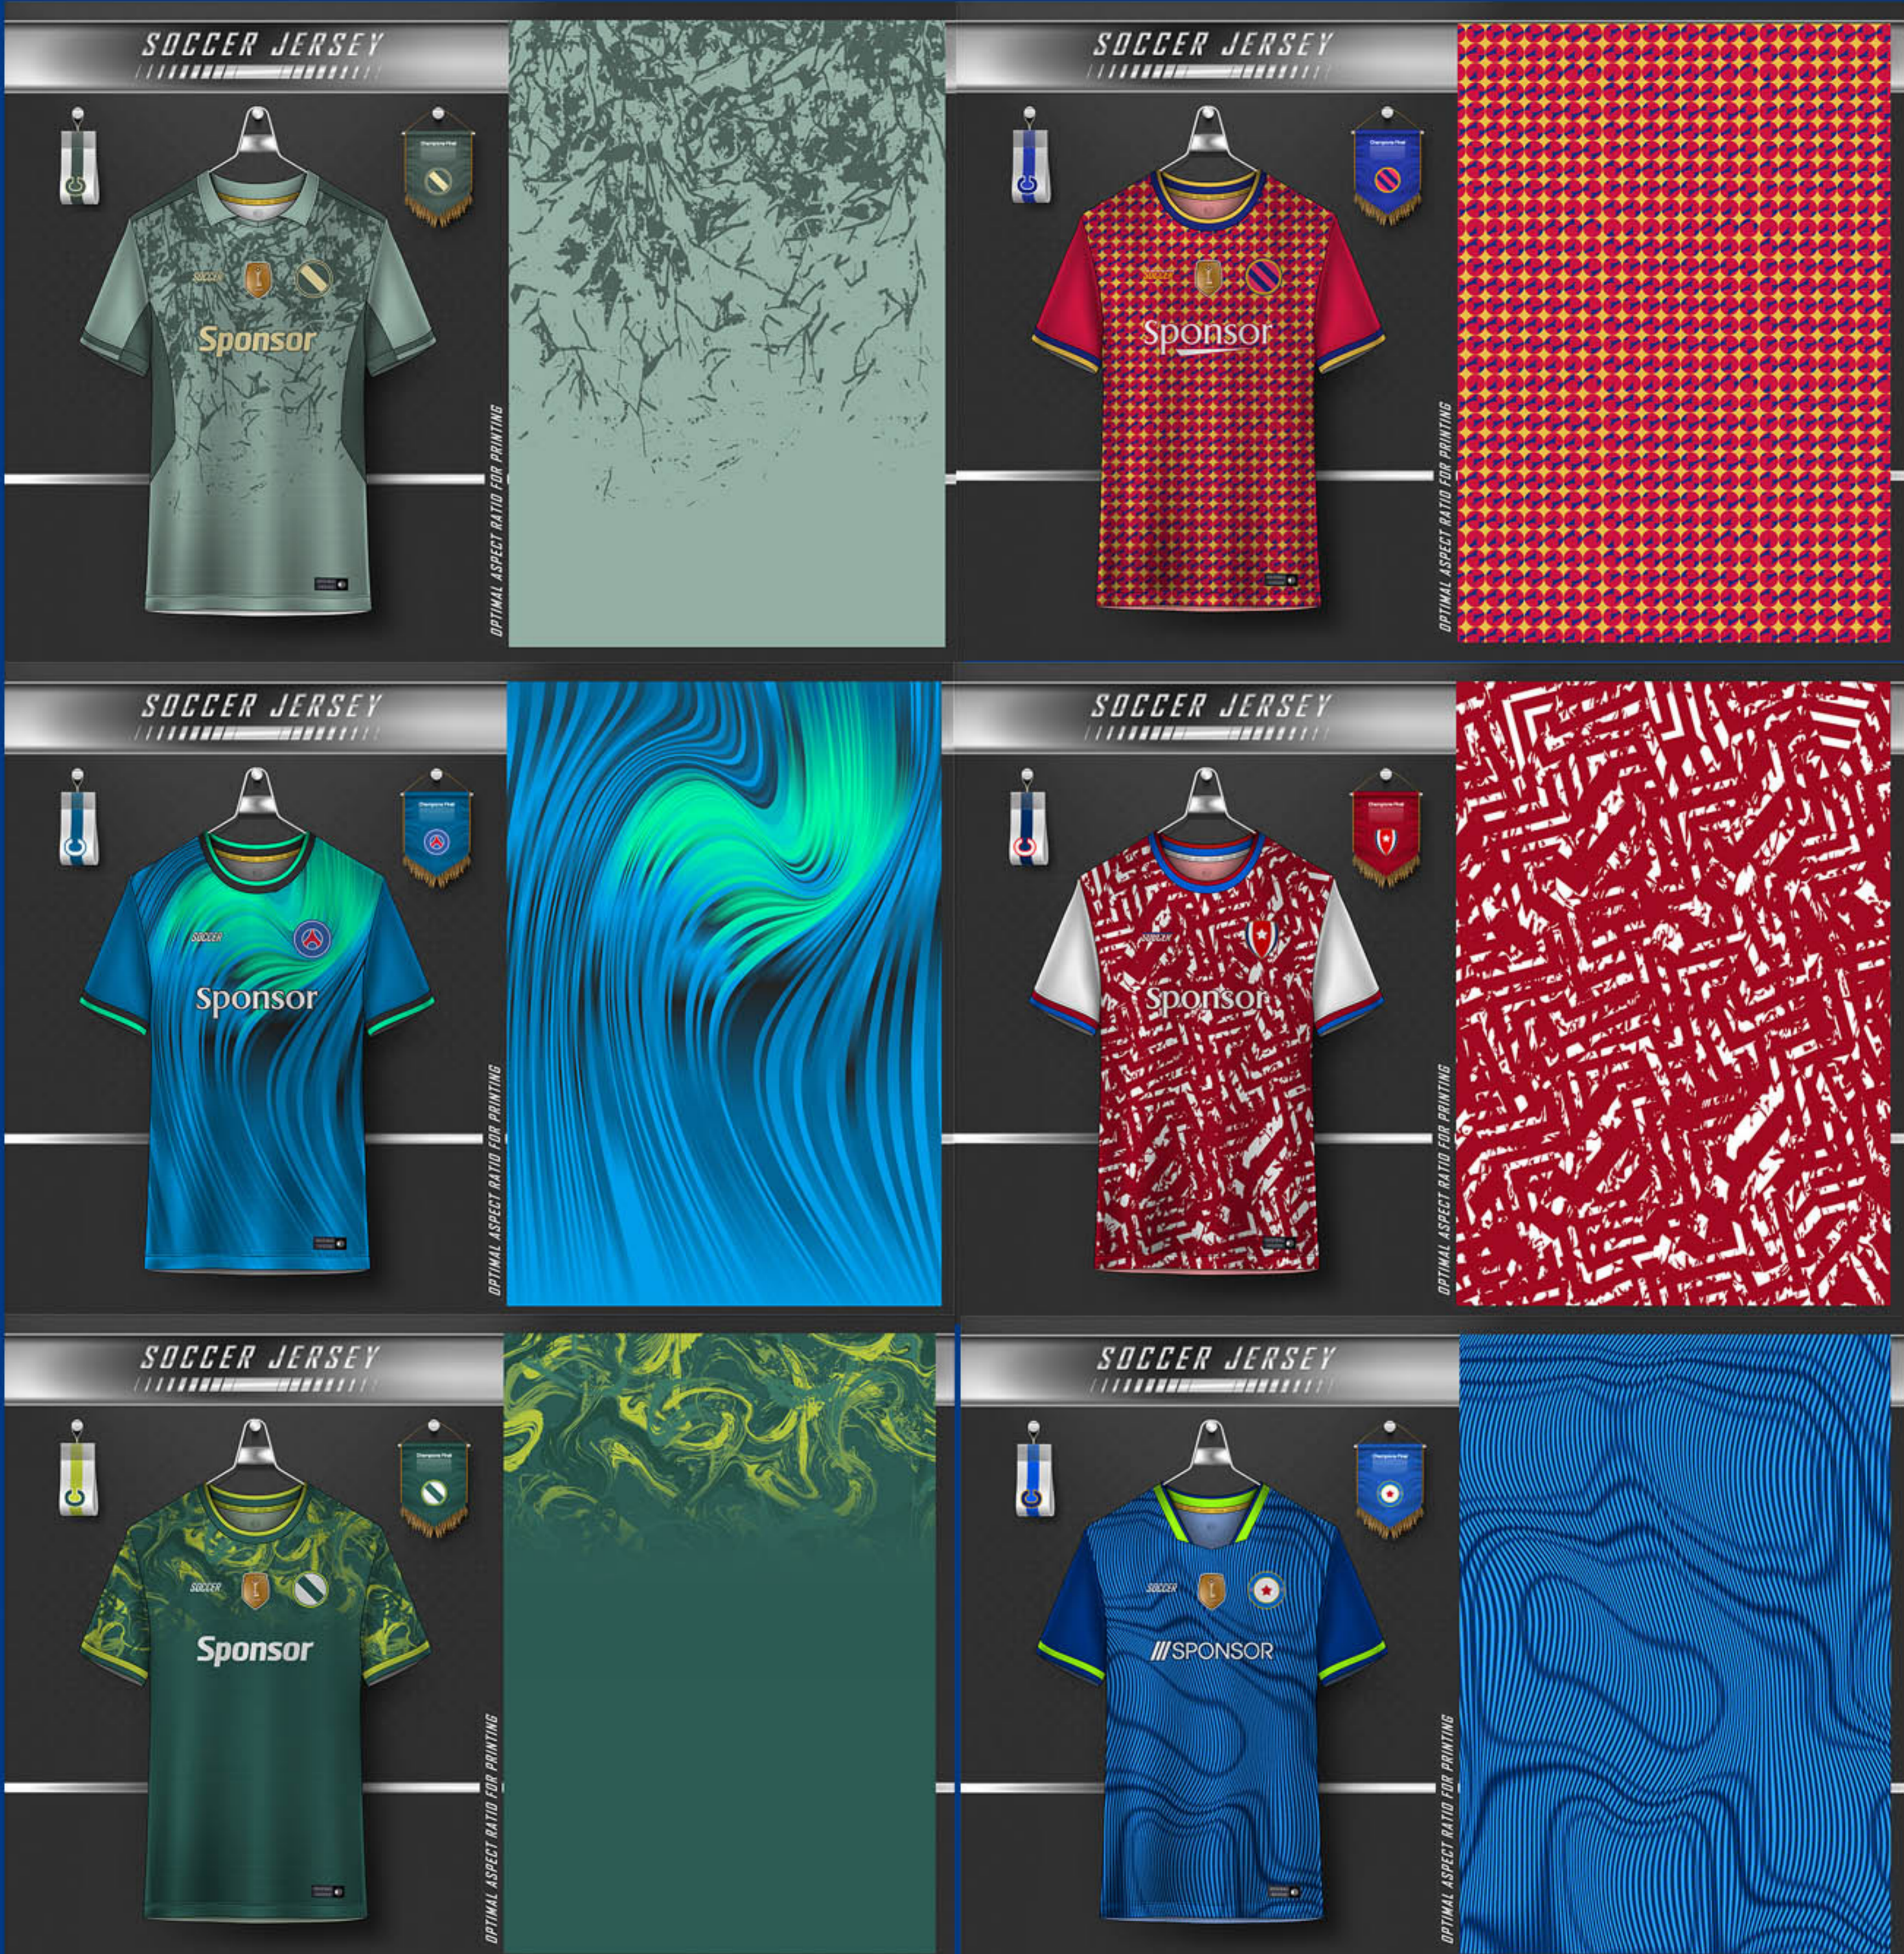

- ✓ Minimum Order Quantity (MOQ) = 10- 50 Pcs
- ✓ Sublimation, Custom Embroidery, Printing, Tags, Labels
- ✓ Worldwide shipping Direct and via DHL, FedEx

Select the design do you want and Request A Quote!

CUSTOM SOCCER JERSEY DESIGN

CUSTOM SOCCER JERSEY DESIGN

NOTE: THIS ARTWORK IS FOR DESIGN REFERENCE ONLY, COLOUR ACHIEVED FOR PRINTOUT OR PDF ARE NOT A TRUE REPRESENTATION OF COLOUR, ALWAYS REFER TO ACTUAL PANTONE REFERENCE WHEN MATCHING COLOURS.