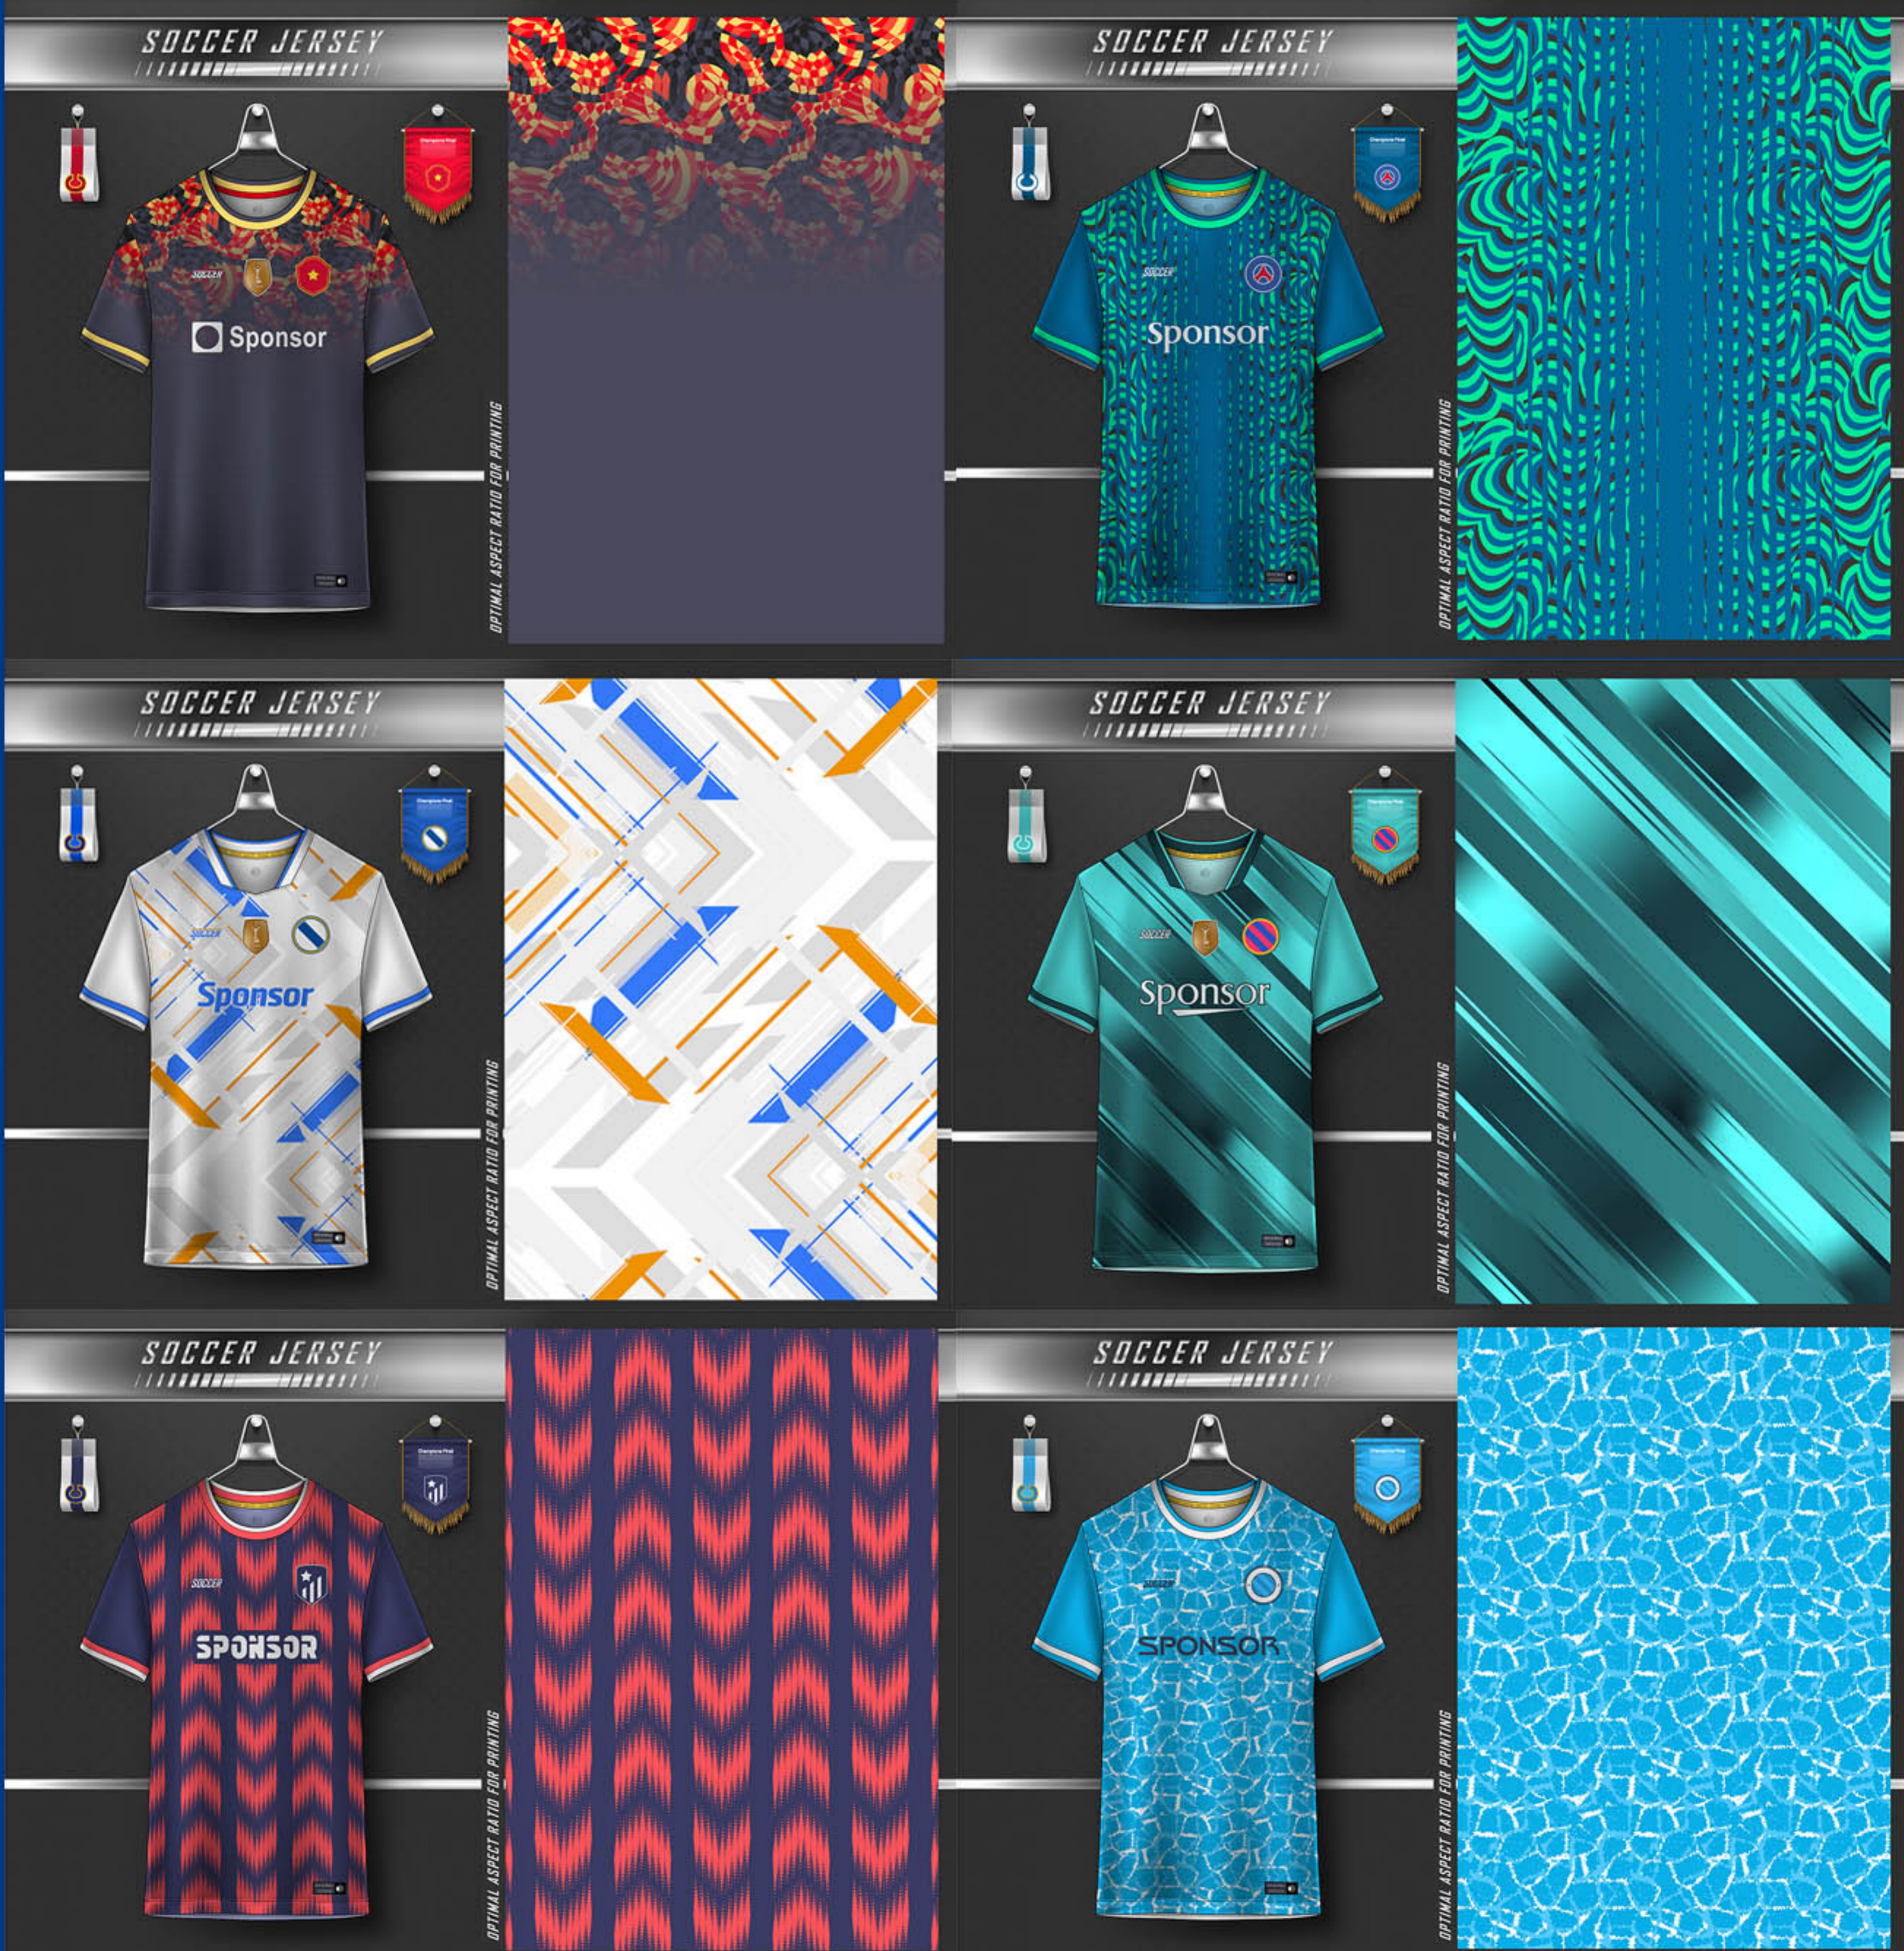

- ✓ Minimum Order Quantity (MOQ) = 10- 50 Pcs
- ✓ Sublimation, Custom Embroidery, Printing, Tags, Labels
- ✓ Worldwide shipping Direct and via DHL, FedEx

Select the design do you want and Request A Quote!

CUSTOM SOCCER JERSEY DESIGN

CUSTOM SOCCER JERSEY DESIGN

NOTE: THIS ARTWORK IS FOR DESIGN REFERENCE ONLY, COLOUR ACHIEVED FOR PRINTOUT OR PDF ARE NOT A TRUE REPRESENTATION OF COLOUR, ALWAYS REFER TO ACTUAL PANTONE REFERENCE WHEN MATCHING COLOURS.