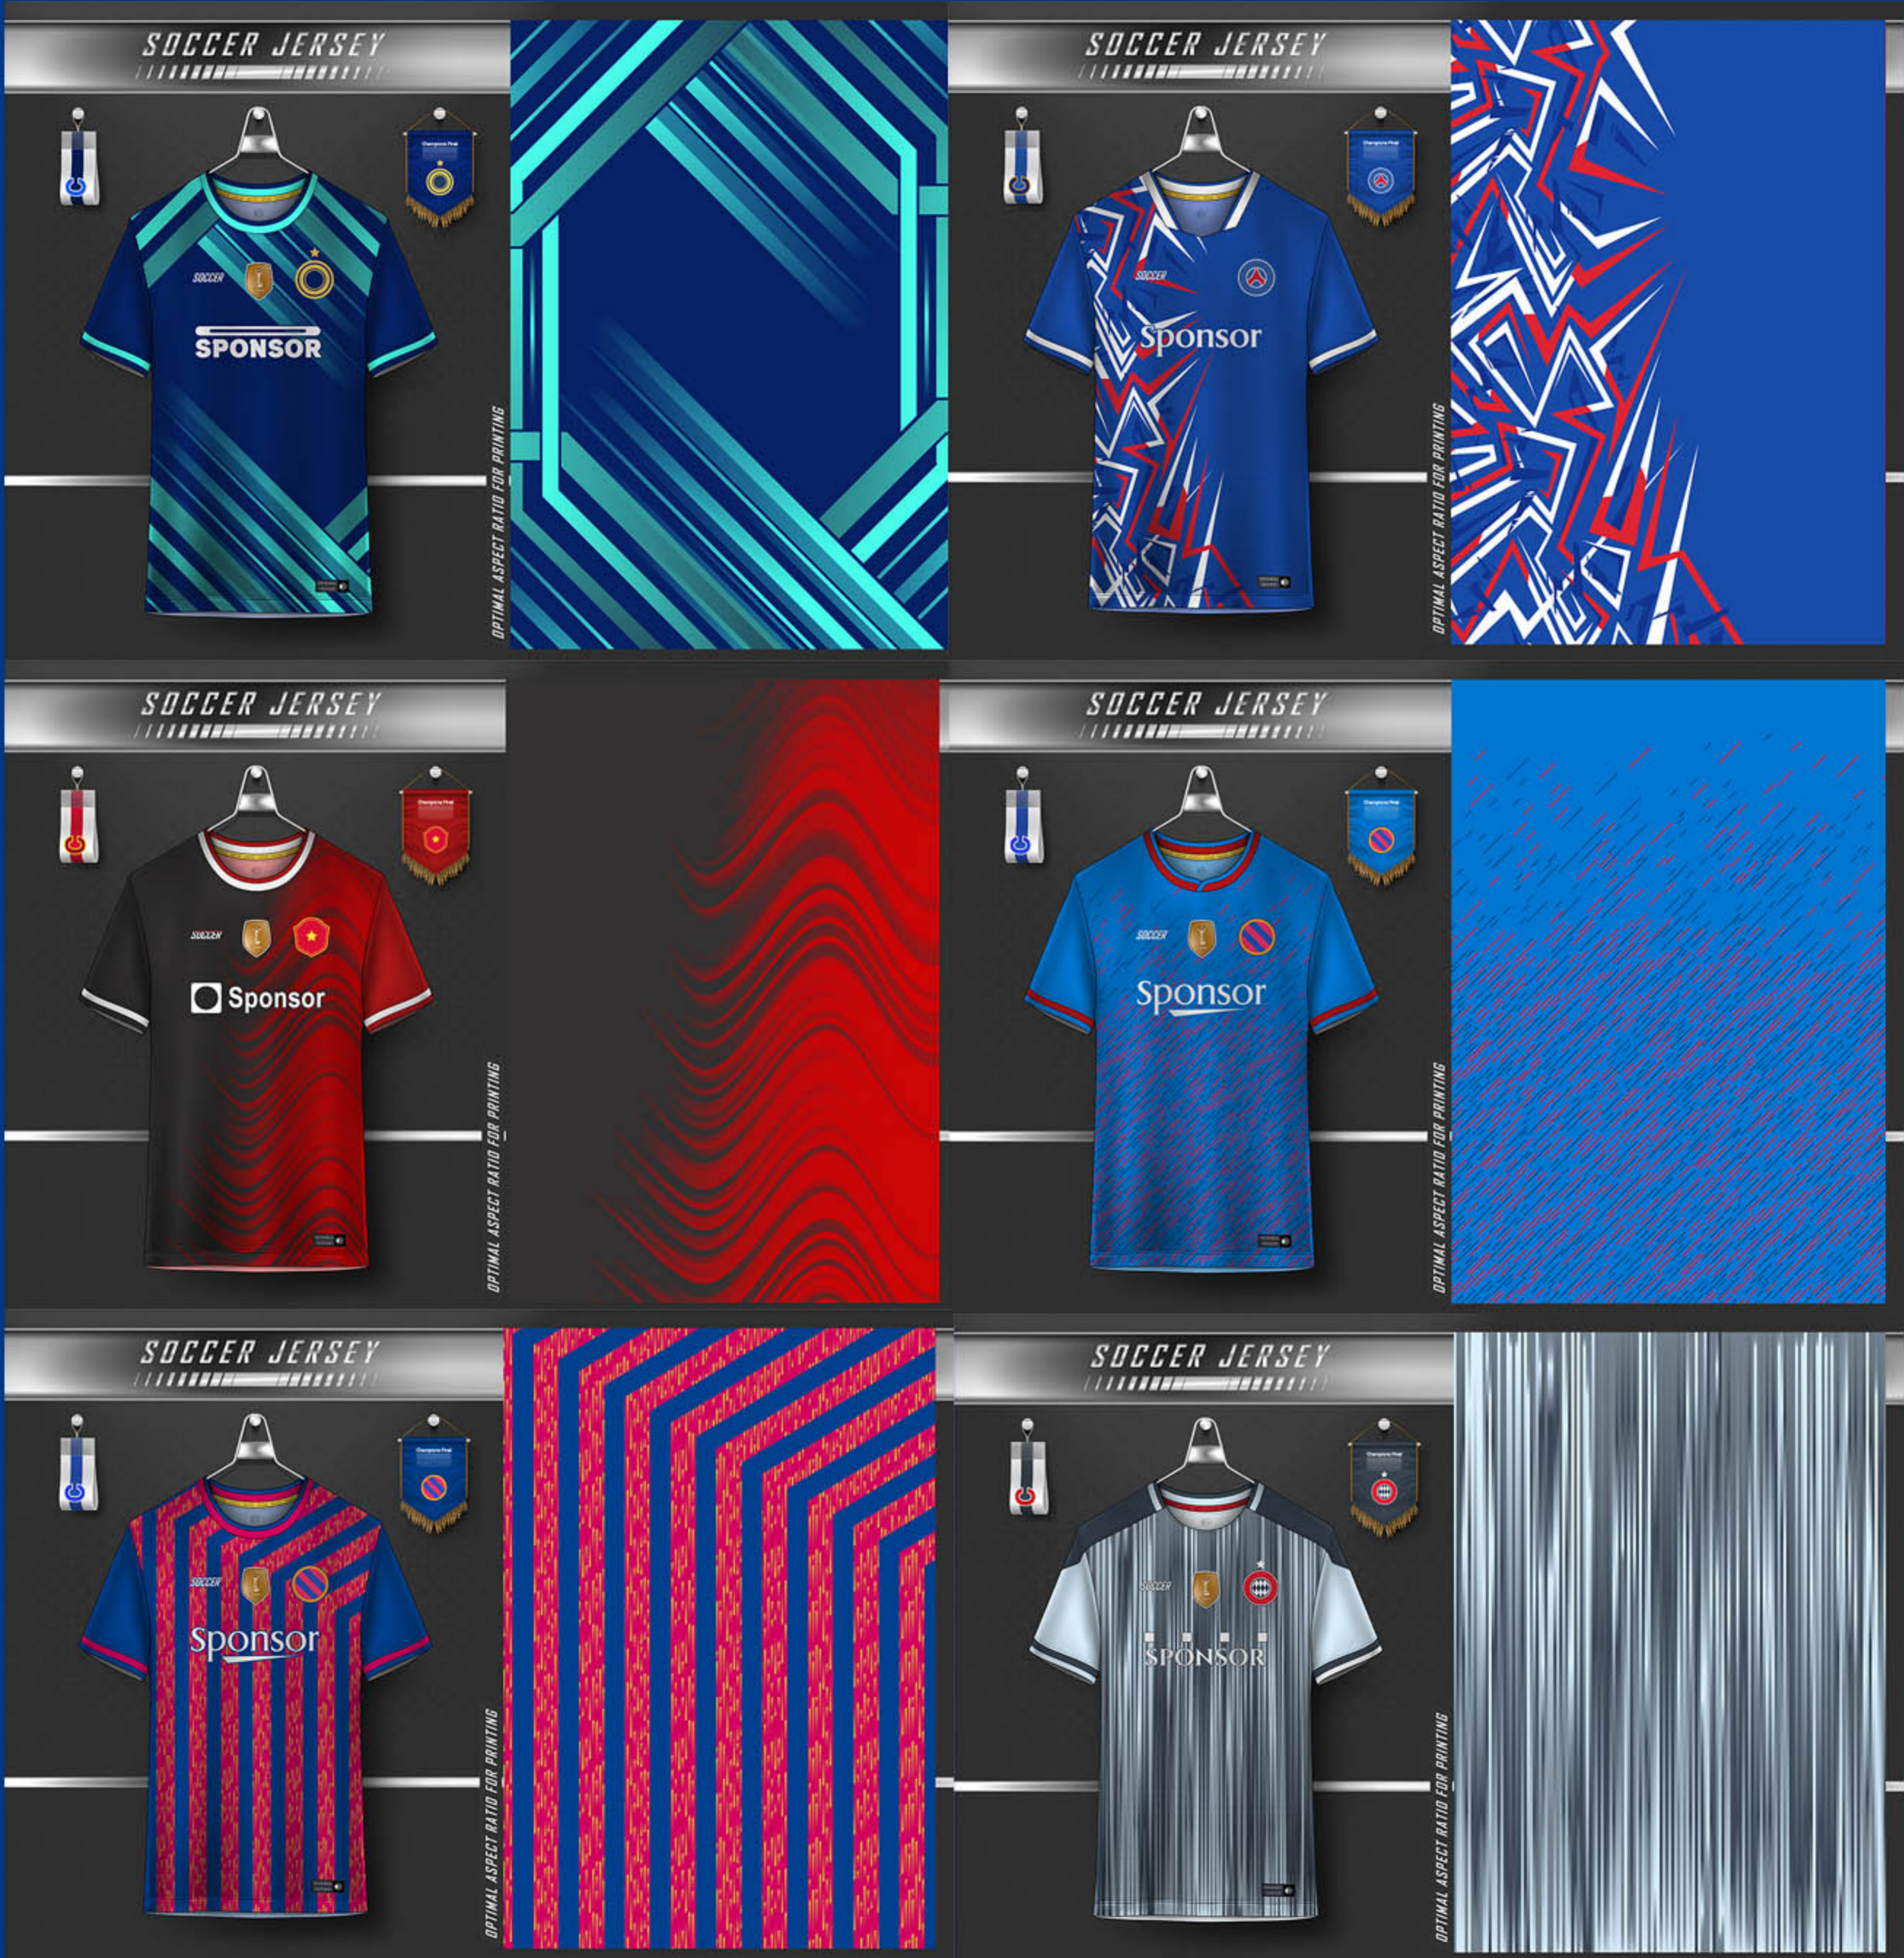

- ✓ Minimum Order Quantity (MOQ) = 10- 50 Pcs
- ✓ Sublimation, Custom Embroidery, Printing, Tags, Labels
- ✓ Worldwide shipping Direct and via DHL, FedEx

Select the design do you want and Request A Quote!

CUSTOM SOCCER JERSEY DESIGN

CUSTOM SOCCER JERSEY DESIGN

NOTE: THIS ARTWORK IS FOR DESIGN REFERENCE ONLY, COLOUR ACHIEVED FOR PRINTOUT OR PDF ARE NOT A TRUE REPRESENTATION OF COLOUR, ALWAYS REFER TO ACTUAL PANTONE REFERENCE WHEN MATCHING COLOURS.