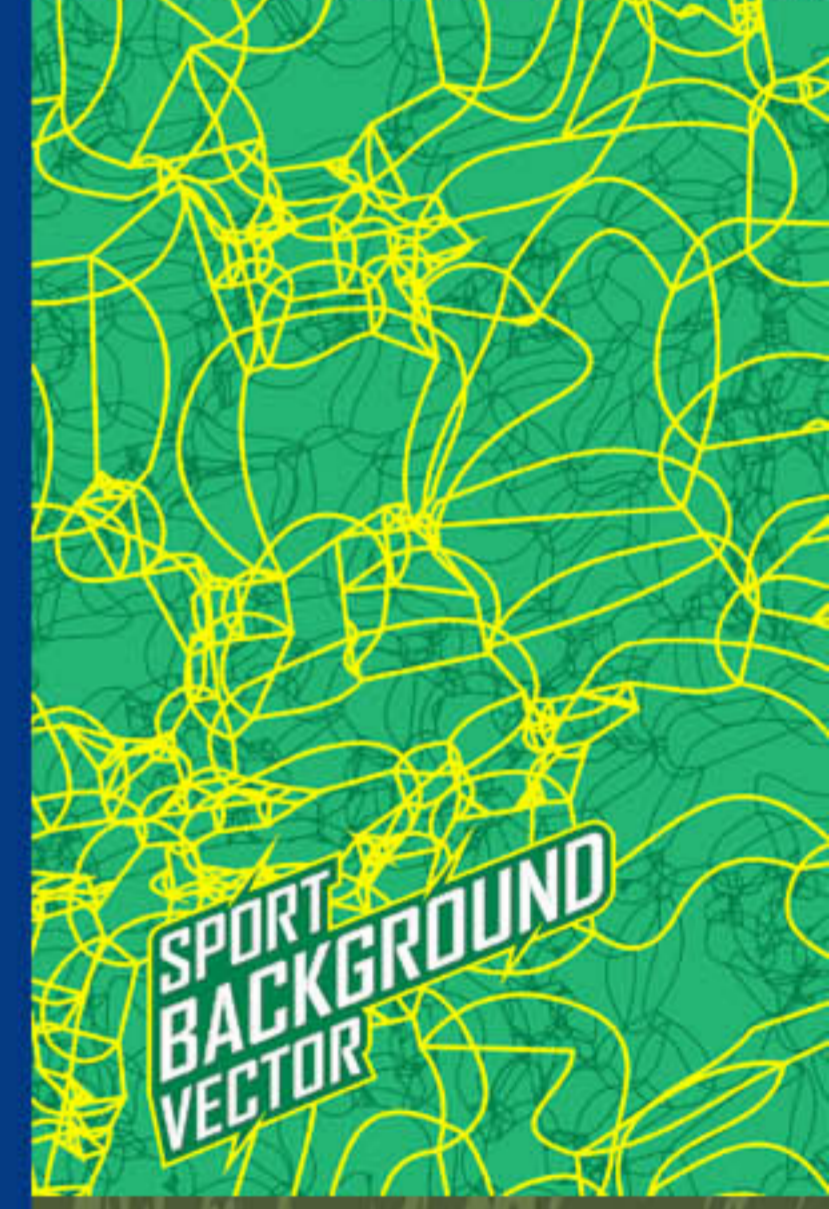

- ✓ Minimum Order Quantity (MOQ) = 10- 50 Pcs
- ✓ Sublimation, Custom Embroidery, Printing, Tags, Labels
- ✓ Worldwide shipping Direct and via DHL, FedEx

Select the design do you want and
Request A Quote!

NOTE: THIS ARTWORK IS FOR DESIGN REFERENCE ONLY, COLOUR ACHIEVED FOR PRINTOUT OR PDF ARE NOT A TRUE REPRESENTATION OF COLOUR, ALWAYS REFER TO ACTUAL PANTONE REFERENCE WHEN MATCHING COLOURS.