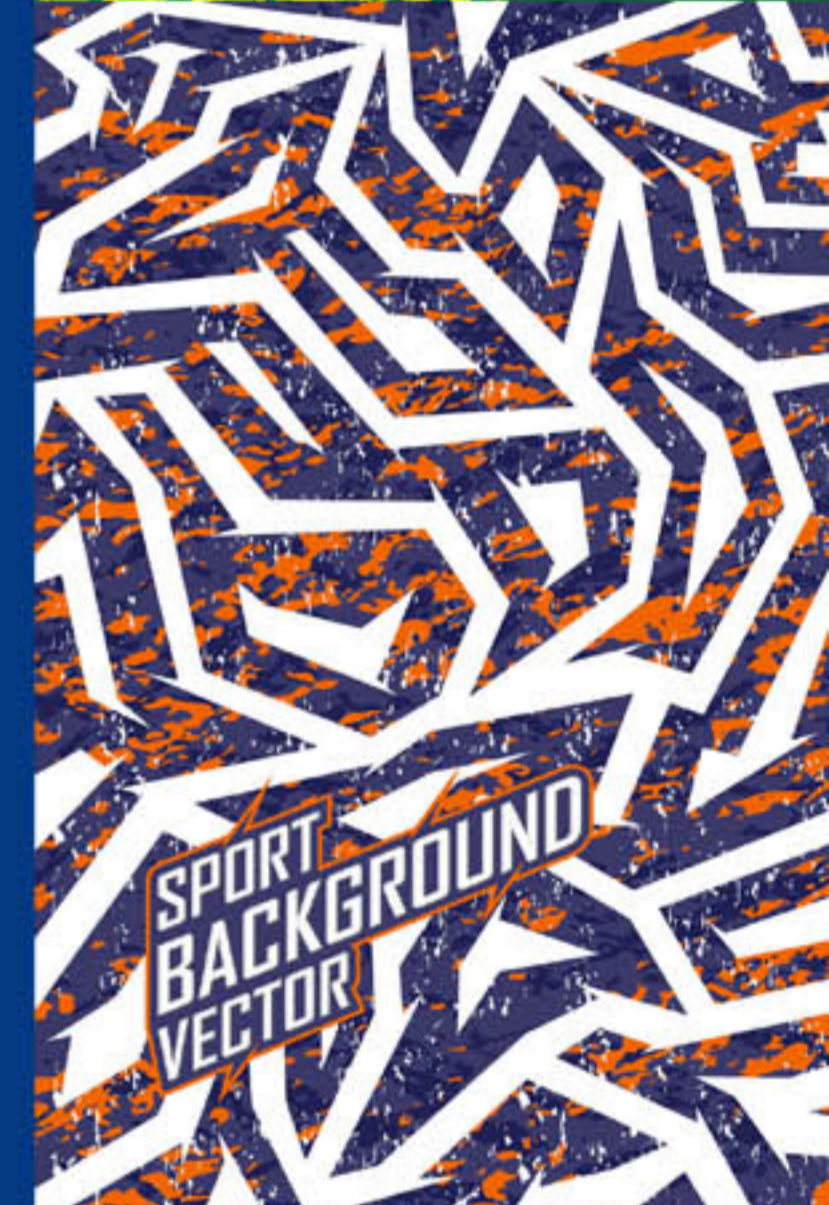

- ✓ Minimum Order Quantity (MOQ) = 10- 50 Pcs
- ✓ Sublimation, Custom Embroidery, Printing, Tags, Labels
- ✓ Worldwide shipping Direct and via DHL, FedEx

Select the design do you want and
Request A Quote!

NOTE: THIS ARTWORK IS FOR DESIGN REFERENCE ONLY, COLOUR ACHIEVED FOR PRINTOUT OR PDF ARE NOT A TRUE REPRESENTATION OF COLOUR, ALWAYS REFER TO ACTUAL PANTONE REFERENCE WHEN MATCHING COLOURS.